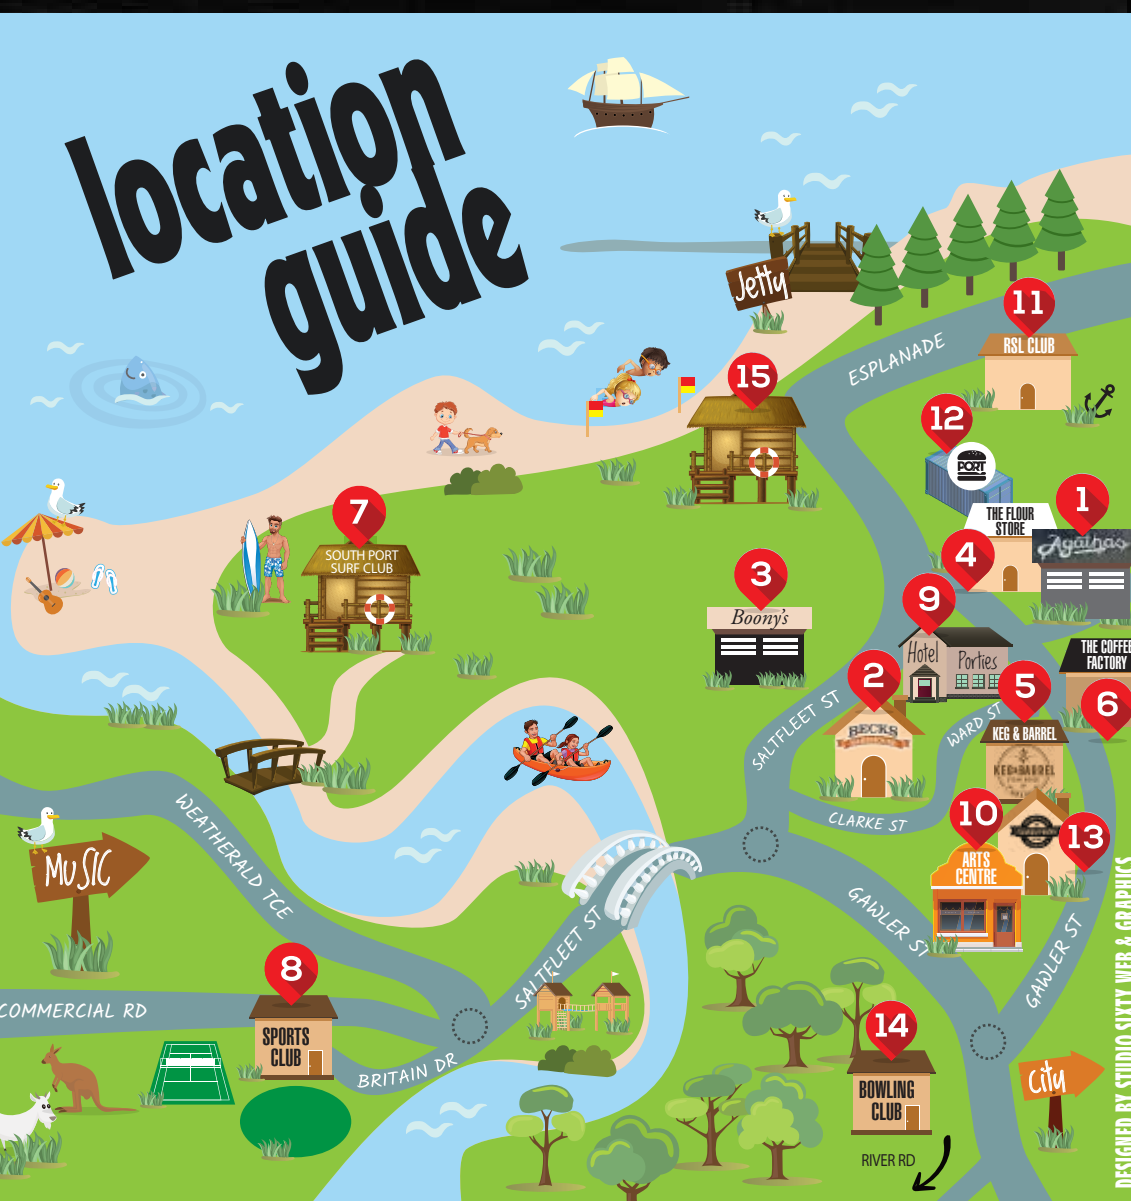

PORT NOARLUNGA  
**BLUES**  
 FESTIVAL  
 NOV 22-24  
 2019

FROM SYDNEY  
**Ray Beadle Band**  
 Simon Kinny-Lewis Band  
 ALONG WITH  
**Lazy Eye Band**  
 Ticketed Event  
 Port Noarlunga Arts Centre  
[www.trybooking.com/BDFRO](http://www.trybooking.com/BDFRO)

CAFE GIGS  
**FREE**

CLUB GIGS \$10 DOOR FEE

[portnoarlungabluesfestival.com.au](http://portnoarlungabluesfestival.com.au) 

location  
 guide

- 1 AGATHA'S CAFE
- 2 BECK'S BAKEHOUSE
- 3 BOONY'S RESTAURANT
- 4 THE FLOUR STORE
- 5 KEG & BARRELL
- 6 THE COFFEE FACTORY
- 7 SOUTH PORT SURF LIFE SAVING CLUB
- 8 PORT NOARLUNGA SPORTS CLUB
- 9 PORT NOARLUNGA HOTEL
- 10 PORT NOARLUNGA ARTS CENTRE
- 11 PORT NOARLUNGA & CHRISTIES BEACH RSL
- 12 PORT BURGER
- 13 FLEURIEU PANTRY
- 14 PORT NOARLUNGA BOWLING CLUB RIVER RD
- 15 PORT NOARLUNGA SURF LIFE SAVING CLUB

#### PORT NOARLUNGA SURF LIFE SAVING CLUB

Saltfleet Street  
6pm The Blue Katz  
7.30pm The Bluescasters  
9.30pm The Boogiemens

#### PORT NOARLUNGA SPORTS CLUB

Britain Drive  
7.30pm The Valcos  
9pm Mojo Dingo  
10.30pm Honey Badgers